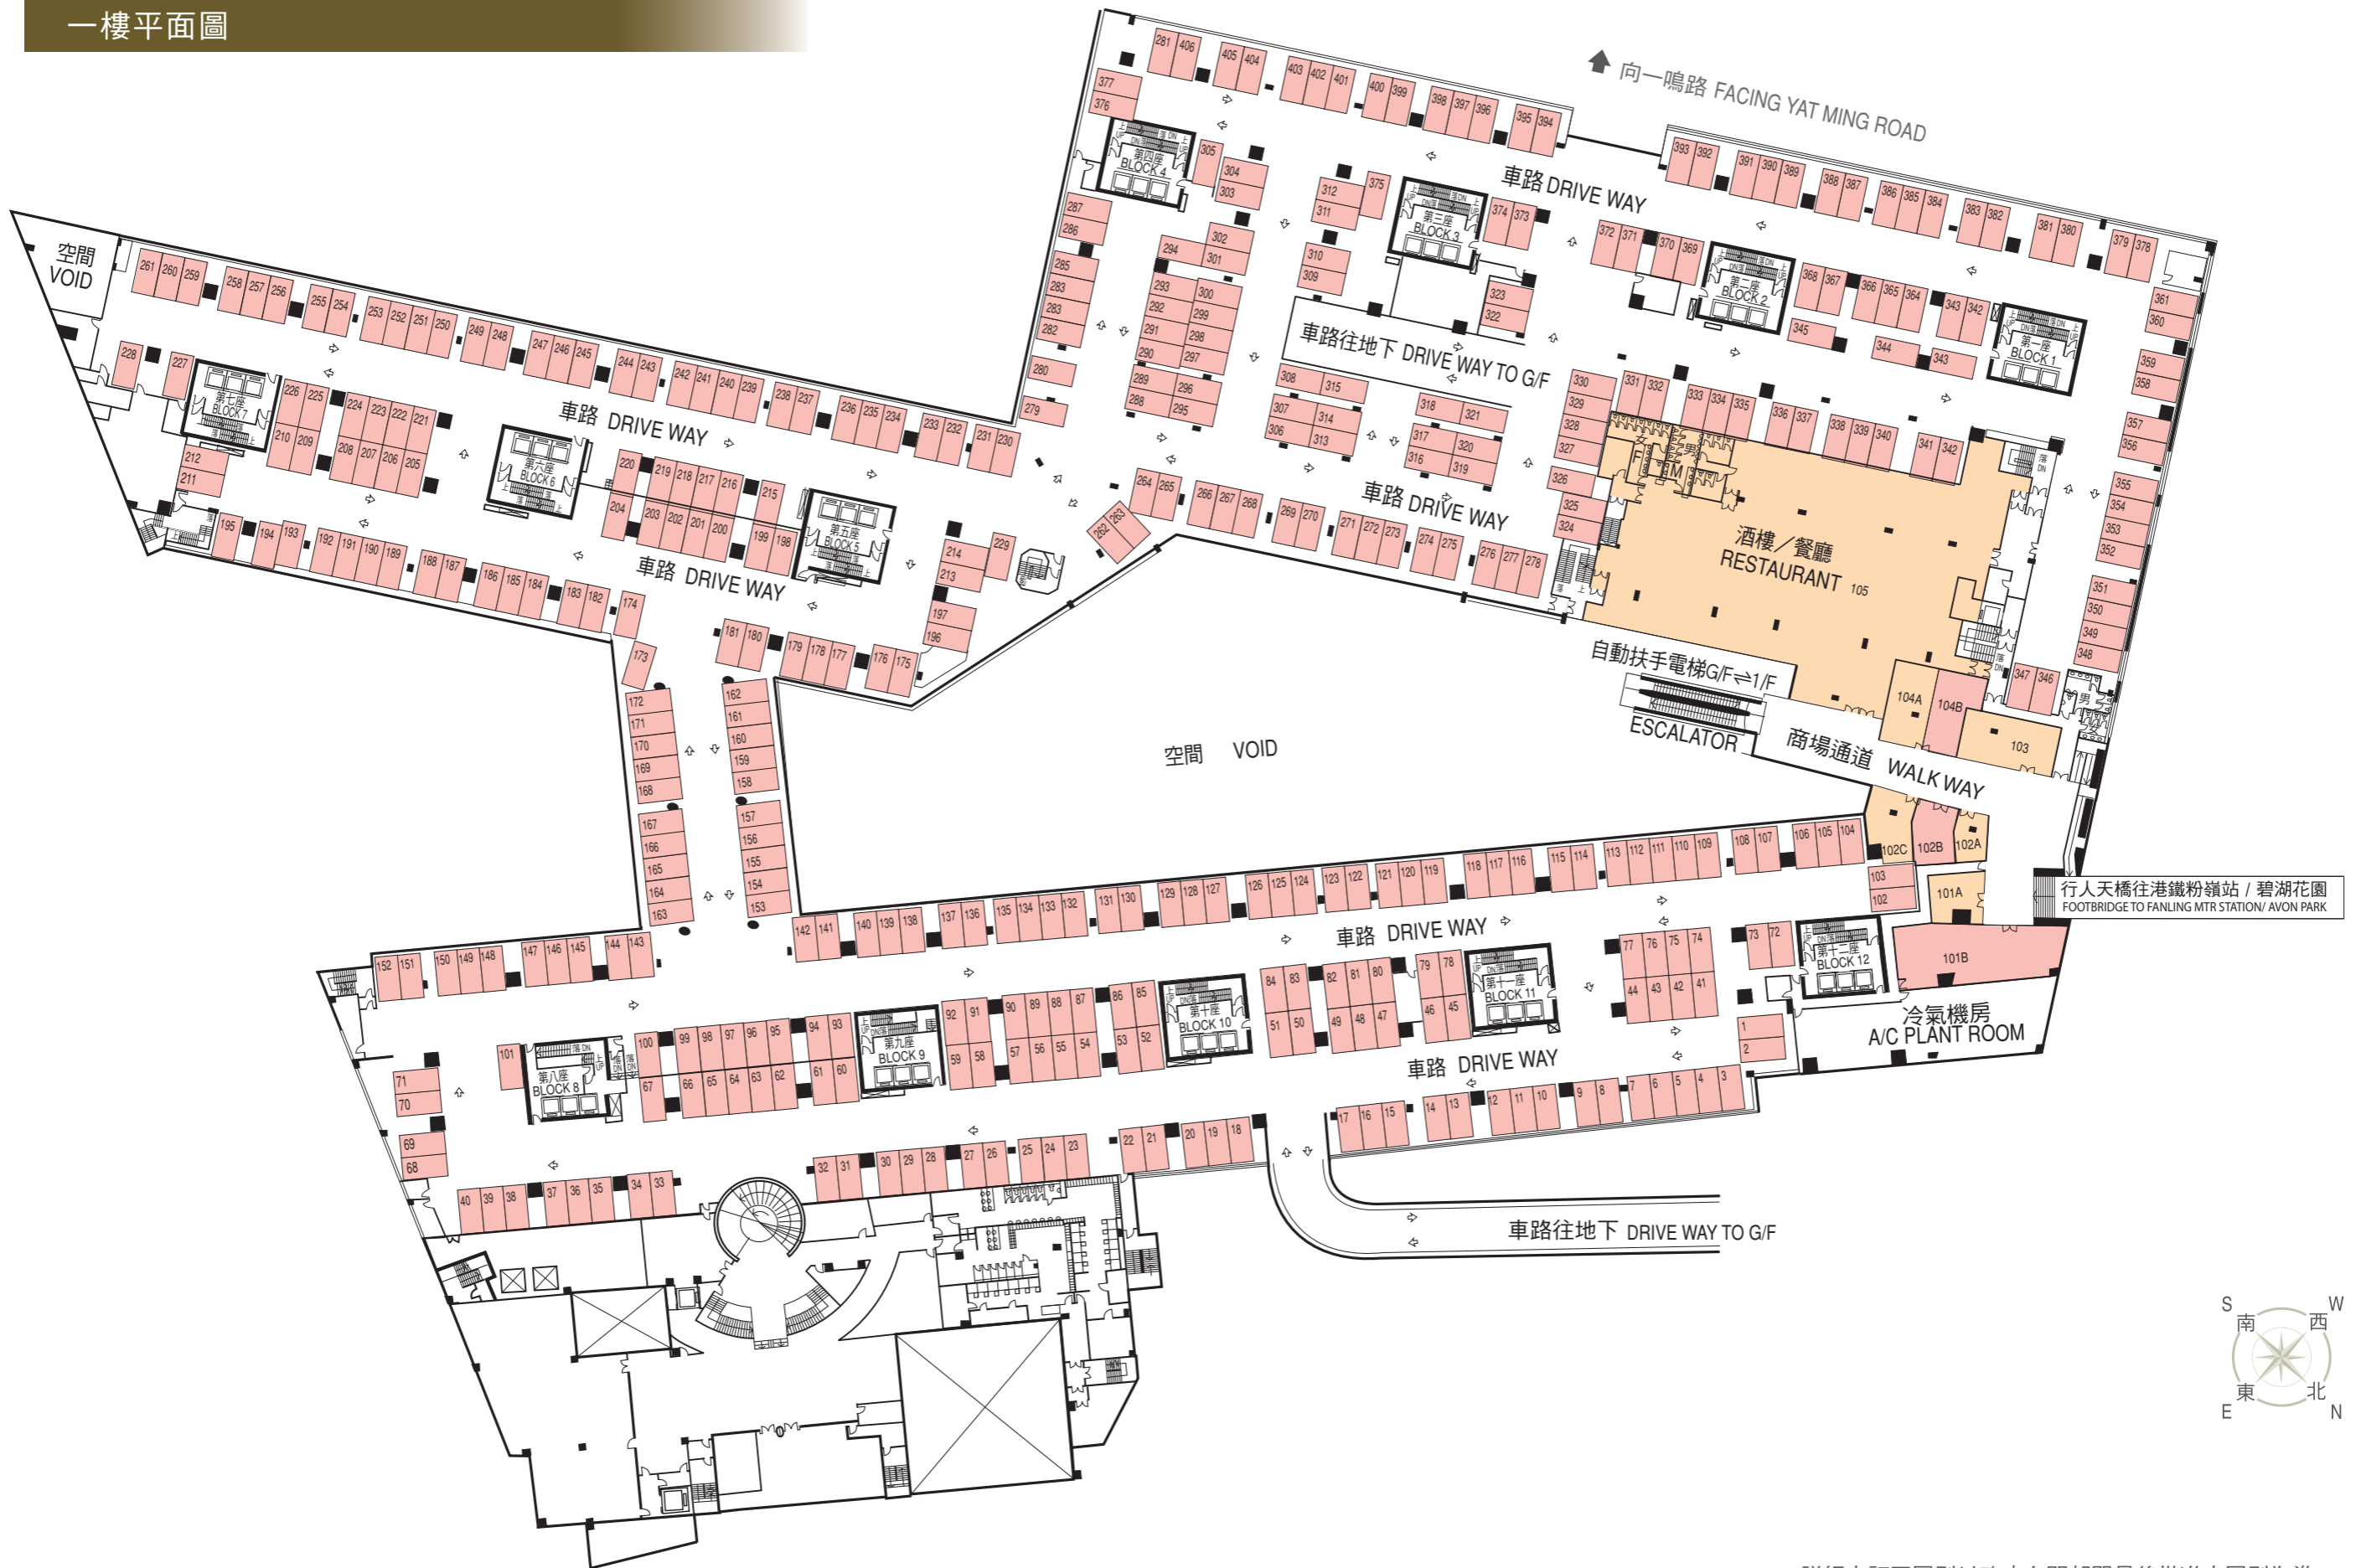

牽晴間購物廣場 Dawning Views Shopping Plaza

1/F FLOOR PLAN

一樓平面圖

詳細之訂正圖則以政府有關部門最後批准之圖則為準。
All plans are subject to the final approval by the relevant Government Authorities.

牽晴間購物廣場 Dawning Views Shopping Plaza

G/F FLOOR PLAN

地下平面圖

詳細之訂正圖則以政府有關部門最後批准之圖則為準。
All plans are subject to the final approval by the relevant Government Authorities.